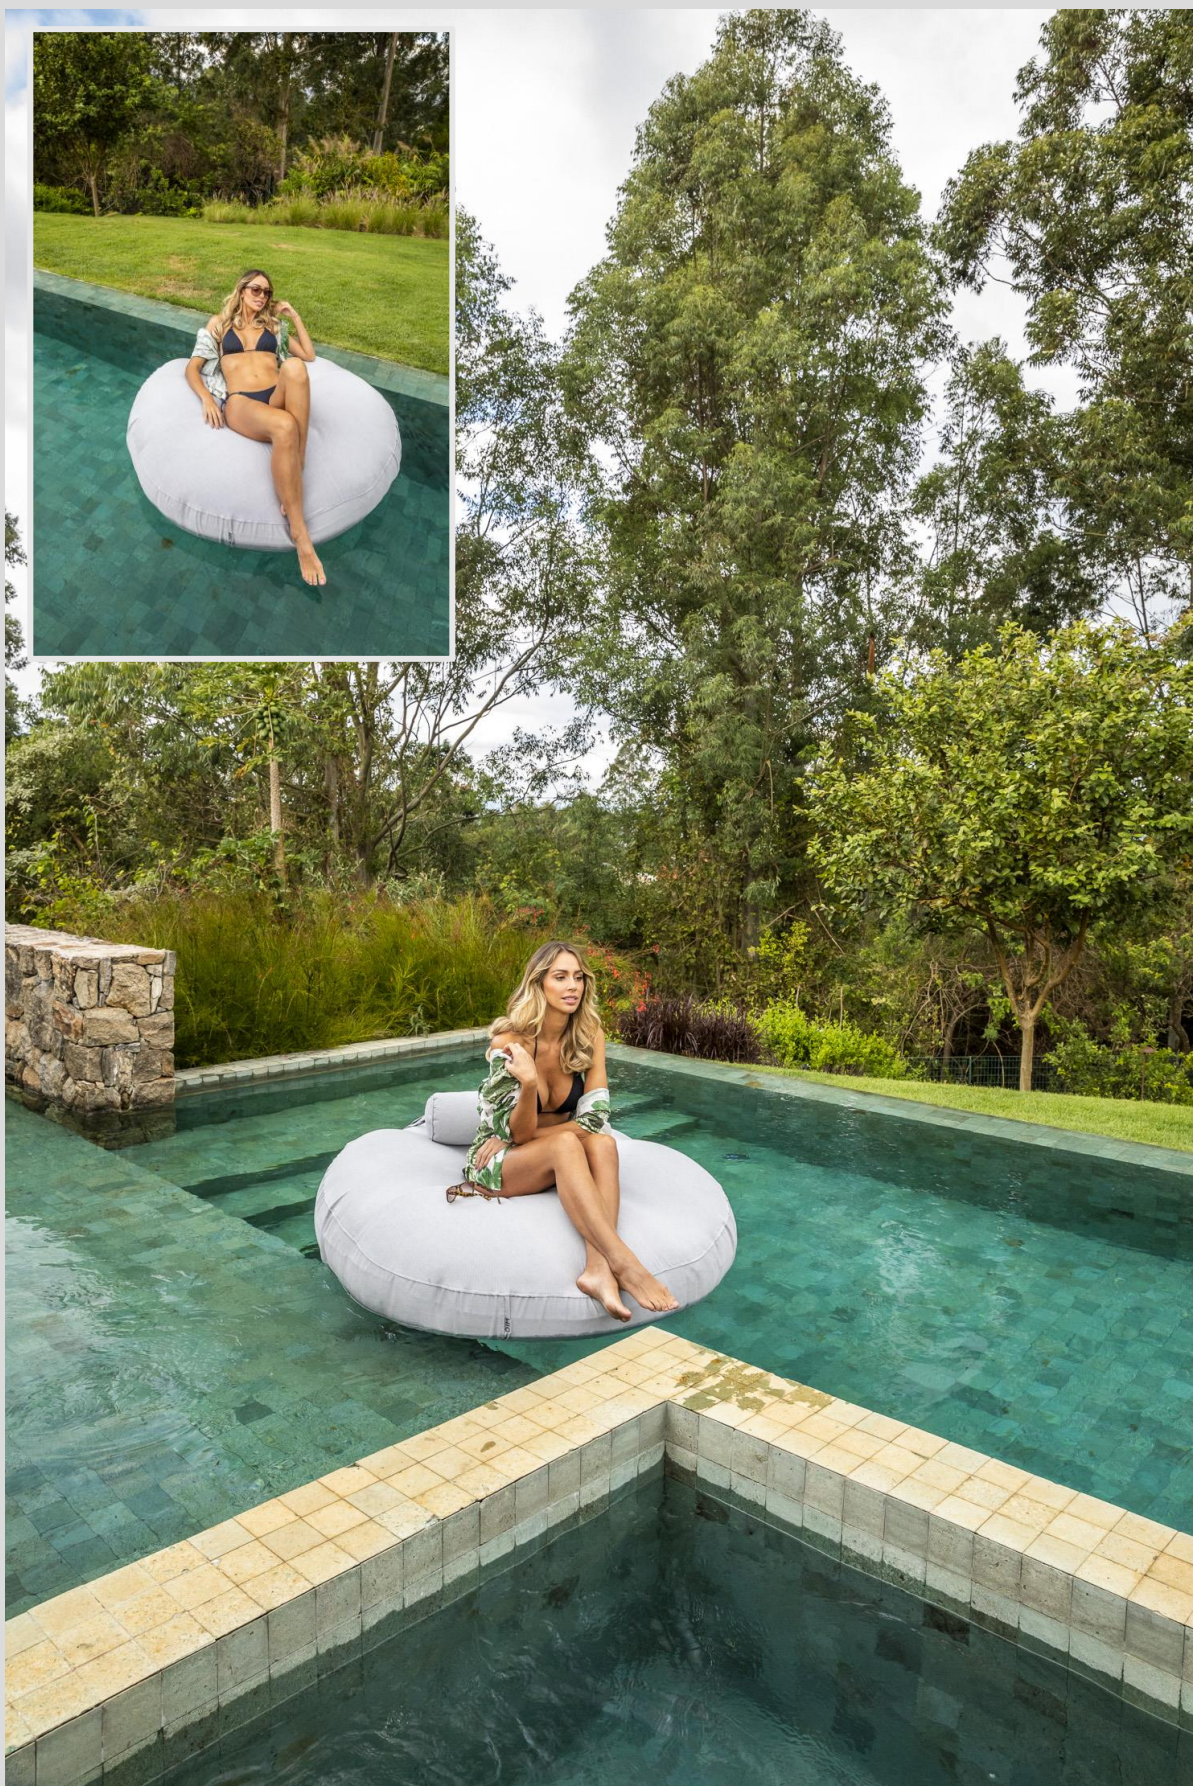

linha
AQUA

HIO
OUTDOOR LIFESTYLE

Puff Flutuante Ilhabela – 150cm