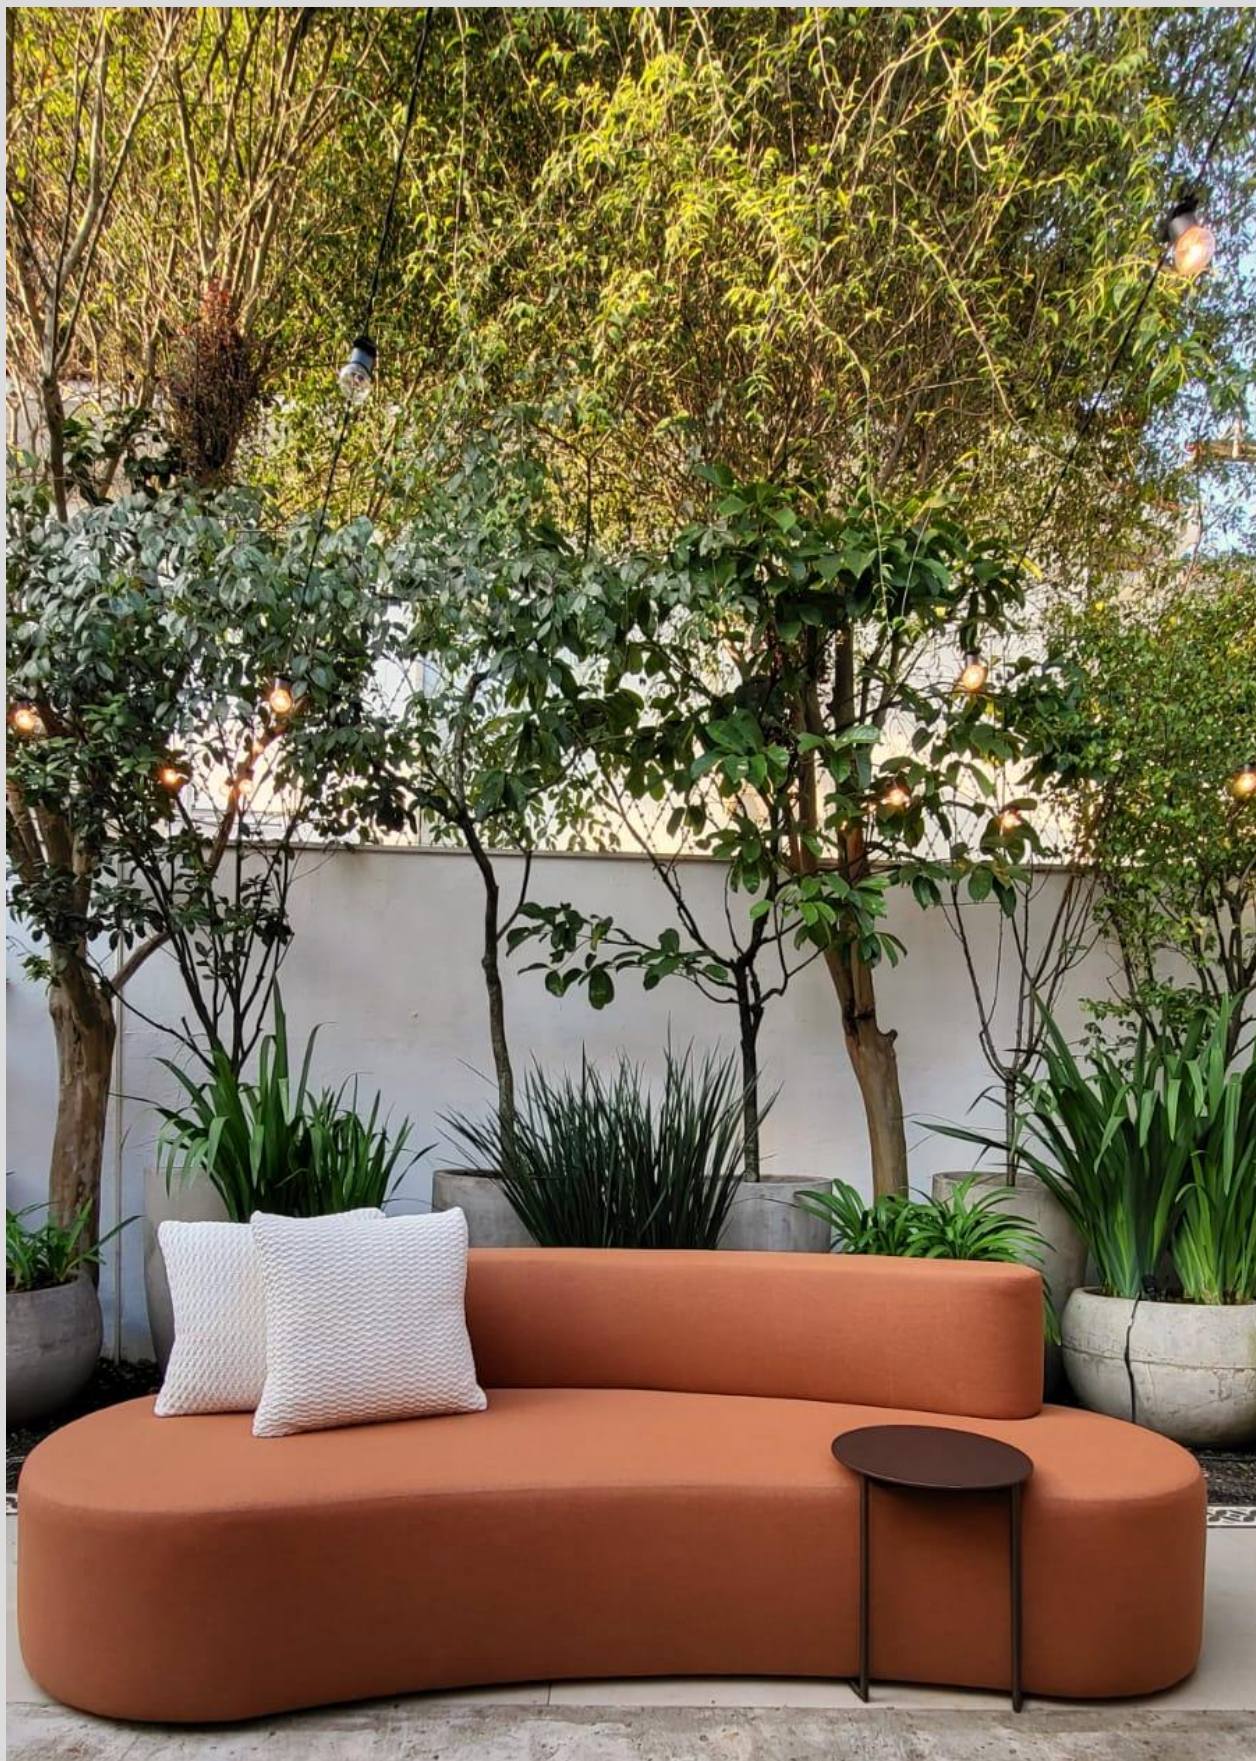

Sofá Modular Búzios by À La Garçonne (sob medida)

Poltrona Trancoso By À La Garçonne – 110x100cm

linha
BALCONY

HIO
OUTDOOR LIFESTYLE

Sofá Modular Ipanema (sob medida)

linha
BALCONY

HIO
OUTDOOR LIFESTYLE

Sofá Ilha do Mel (sob medida)